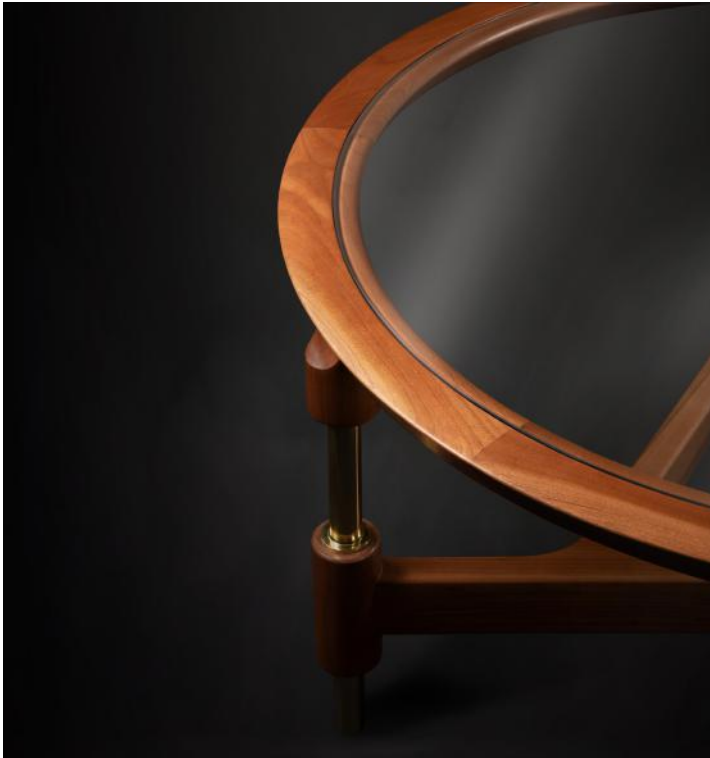

SPLAYED COFFEE TABLE

DESCRIPTION:
SOLID CHERRY WOOD TOP FRAME AND STRETCHER WITH POLISH BRASS CONNECTOR AND SUPPORT, CLEAR GLASS INSET TOP.

DIMENSIONS: 1066 D X 710H MM